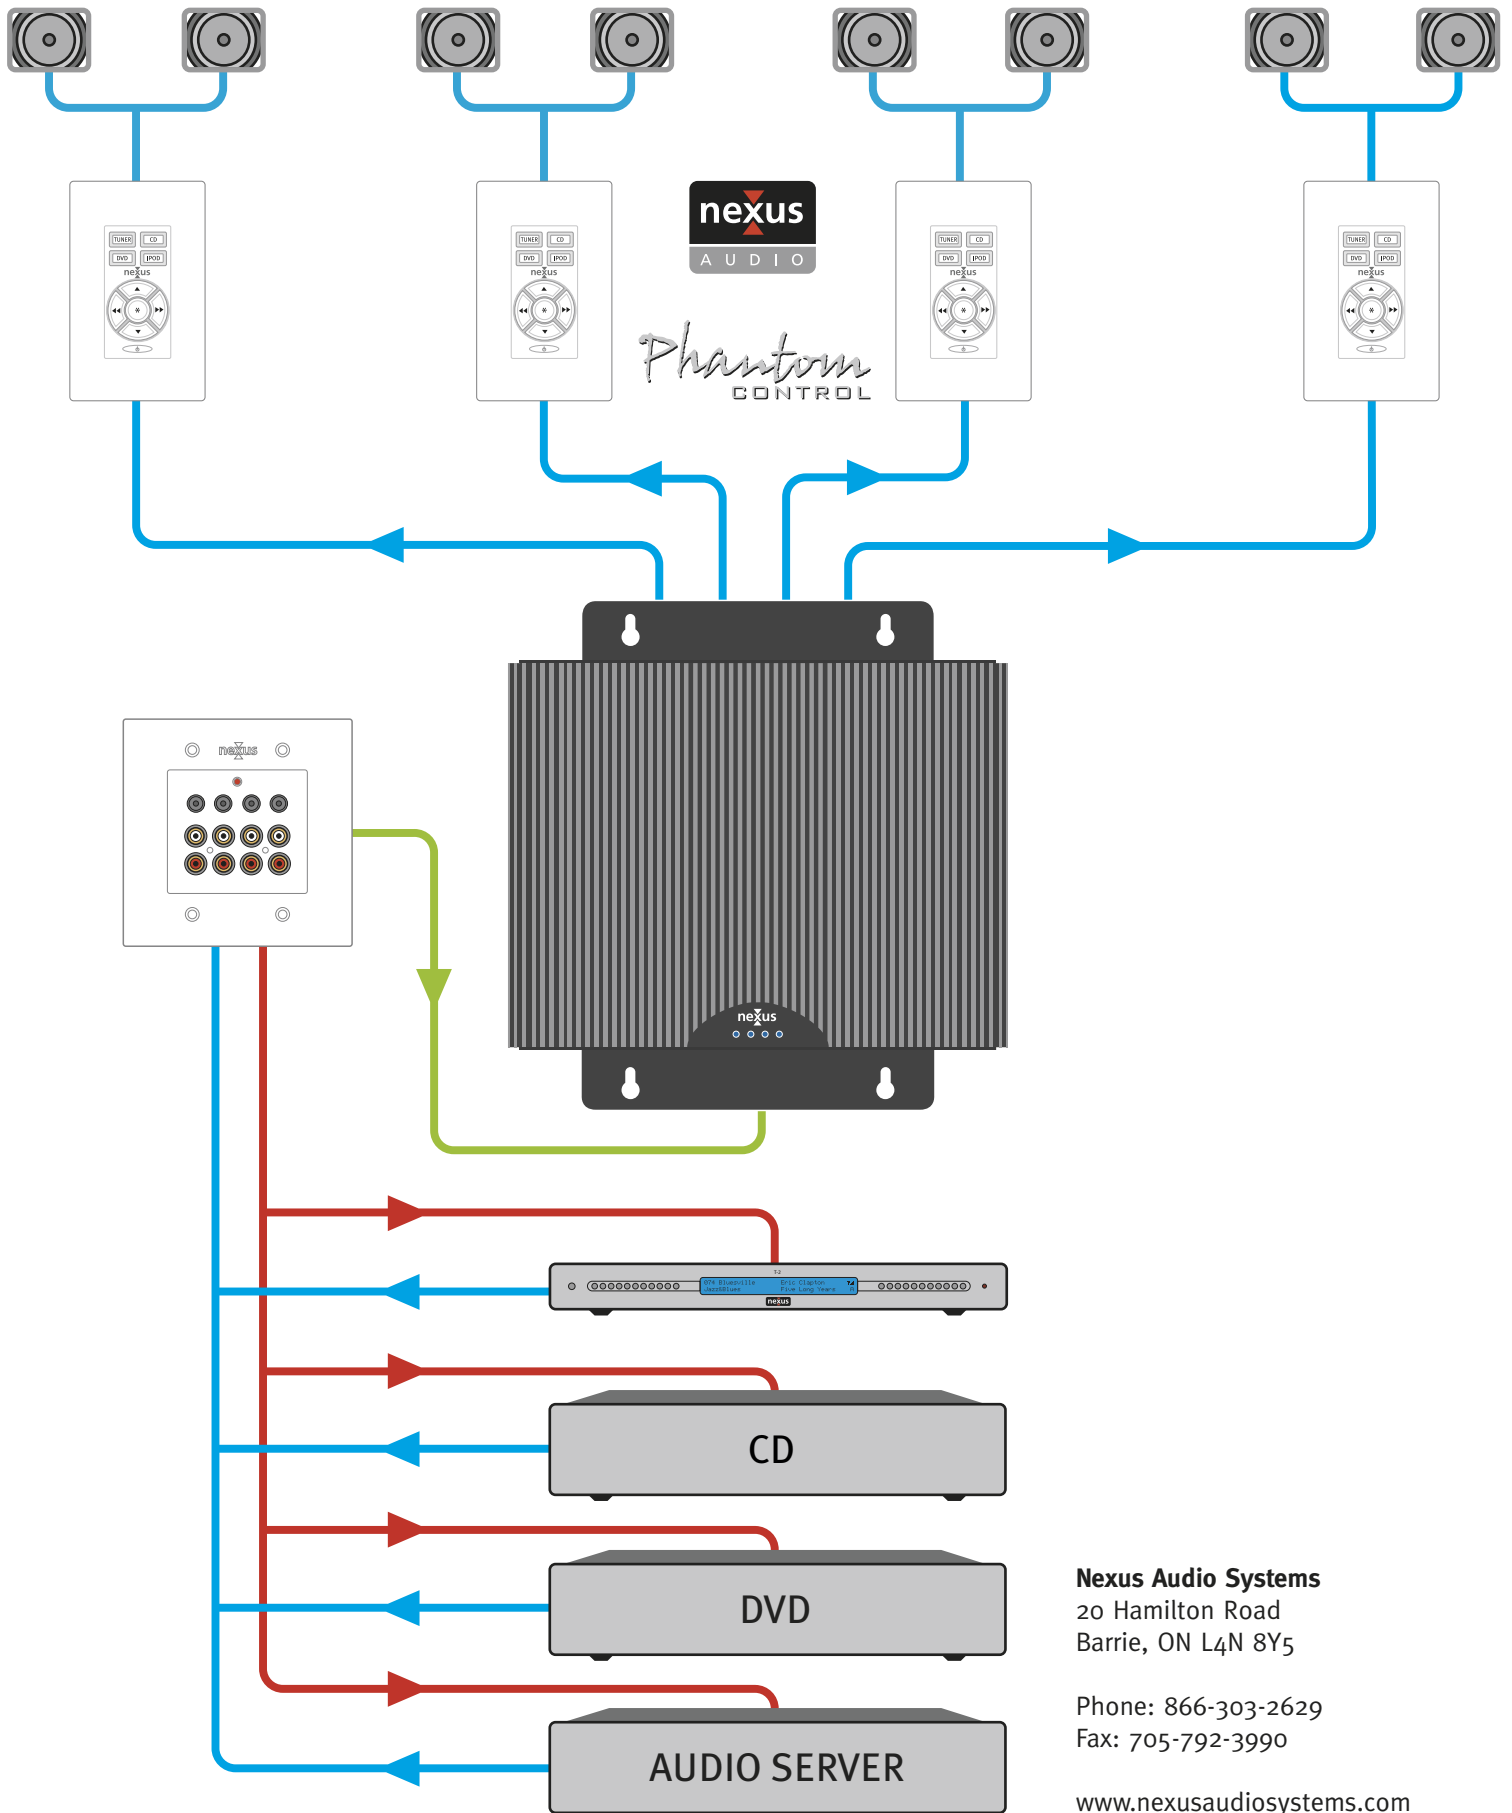

THE REVOLUTIONARY NEXUS AUDIO SYSTEMS C-4.1 MULTI-ROOM PRE-WIRE SYSTEM

Nexus Audio Systems
20 Hamilton Road
Barrie, ON L4N 8Y5

Phone: 866-303-2629
Fax: 705-792-3990

www.nexusaudiosystems.com