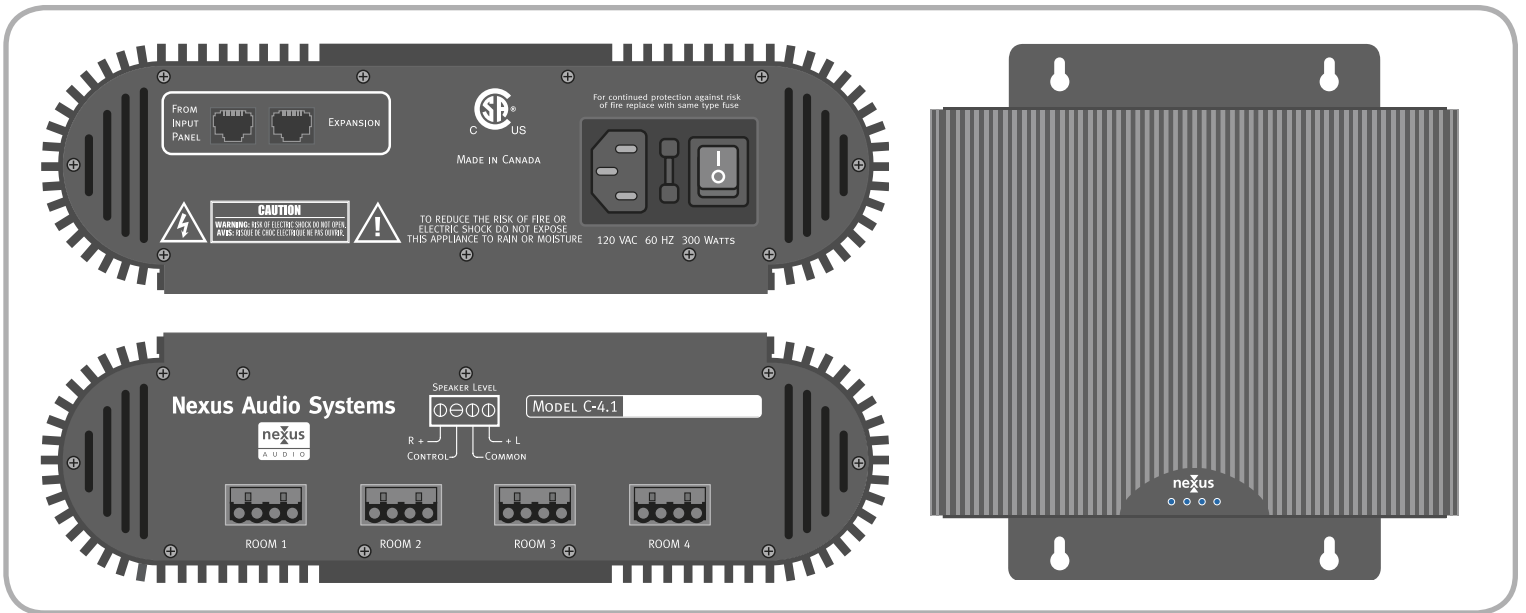

THE REVOLUTIONARY NEXUS AUDIO SYSTEMS C-4.1 MULTI-ROOM PRE-WIRE SYSTEM

- ▶ **FOUR SOURCE/ONE ZONE (FOUR ROOM) SYSTEM IDEAL FOR PRE-WIRING NEW HOMES AND CONDOS WHERE THE LOCATION OF THE HEAD END IS YET TO BE DETERMINED**
- ▶ **20 WATTS PER CHANNEL AMPLIFIER (X4) HOUSED IN A COMPACT WALL MOUNT UNIT DESIGNED TO BE INSTALLED IN AN OUT OF SIGHT LOCATION, SUCH AS THE ELECTRICAL ROOM OR CLOSET**
- ▶ **INCLUDES FOUR KEYPADS WITH BUILT-IN IR RECEIVERS THAT CONNECT TO THE CONTROLLER VIA THE SAME FOUR CONDUCTOR WIRE CARRYING AUDIO TO THE SPEAKERS, USING ‘NEXUS AUDIO SYSTEMS’ “PHANTOM CONTROL” TECHNOLOGY**
- ▶ **CONVENIENT WALL PLATE WITH FOUR SETS OF RCA AND IR EMITTER JACKS FOR CONNECTING AND CONTROLLING SOURCE UNITS, ONCE THE HOME OWNER VERIFIES THE HEAD END LOCATION**
- ▶ **WALL PLATE CONNECTS TO THE CONTROLLER VIA ONE CAT5 CABLE**
- ▶ **RJ45 EXPANSION OUTPUT TO LINK UNITS FOR UP TO EIGHT ROOMS OF AUDIO**
- ▶ **ROOM LED’S DOUBLE AS PROGRAMMING INDICATORS WHEN LEARNING IR CODES**